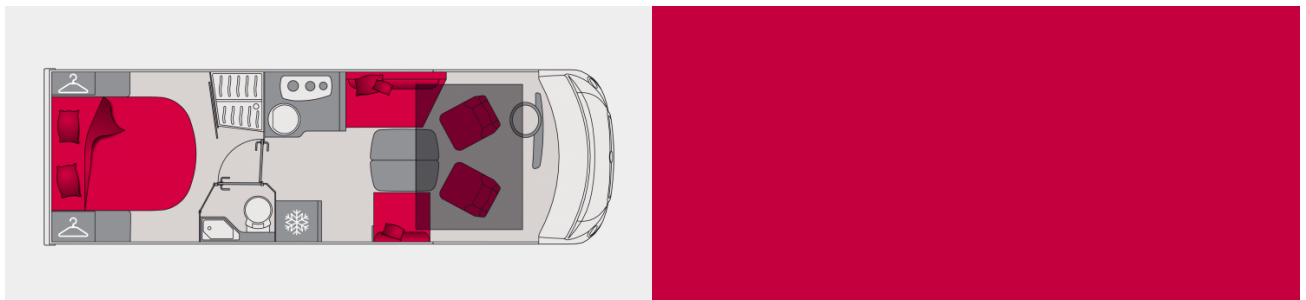

## A-class DSF G740FC

The G740FC is a recent addition to the Galaxy range, which offers an a very liveable layout and ease of movement throughout. Its large island bed (150 cm), bathroom with double partition and face-to-face lounge for 5 people make this A-Class a safe bet.

# A-class DSF G740FC

**Length**  
7.49 m

**Width**  
2.3 m

**Seated places**  
4 in Style  
4 in Class

**Sleeping places**  
4+2 optional

**Eating places**  
5

**Side compartment volume**  
2020 l

**Payload**  
540 kg