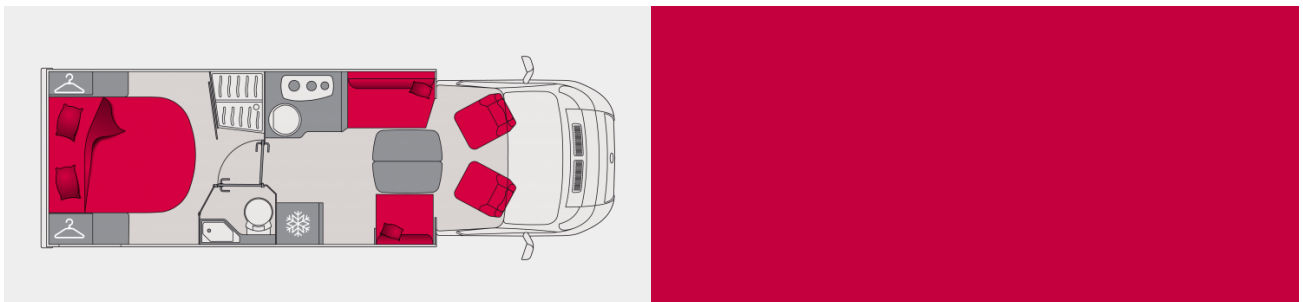

Low-profile P740FC

Measuring 745 m, this new addition to the Pacific range is a comfortable low-profile for two people with an island bed and face-to-face lounge. Each area is pleasant and separate. Its stylish details and quality fittings make this a perfect travel companion for short getaways or longer trips. With a 4 legal seats and optional berths in the lounge, it can carry up to 4 passengers.

Waste water maximum in liters +/- 3%

95

DIMENSIONS

Overall width (in cm) with external mirrors opened (in cm)

276

Wheelbase (in cm)

403.5

EXTERNAL STORAGE