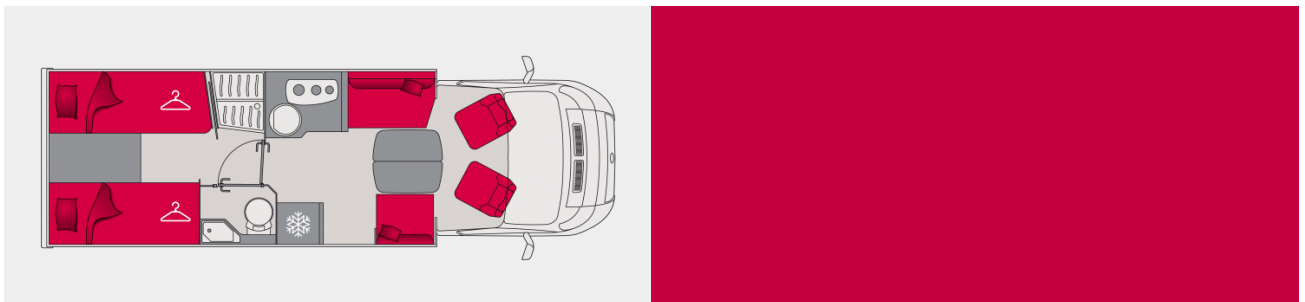

**Low-profile P740FGJ**

Measuring 745 m, this new addition to the Pacific range is a comfortable low-profile for two people with twin beds and face-to-face lounge. Each area is pleasant and separate. Its stylish details and quality fittings make this a perfect travel companion for short getaways or longer trips. With a 4 legal seats and optional berths in the lounge, it can carry up to 4 passengers.