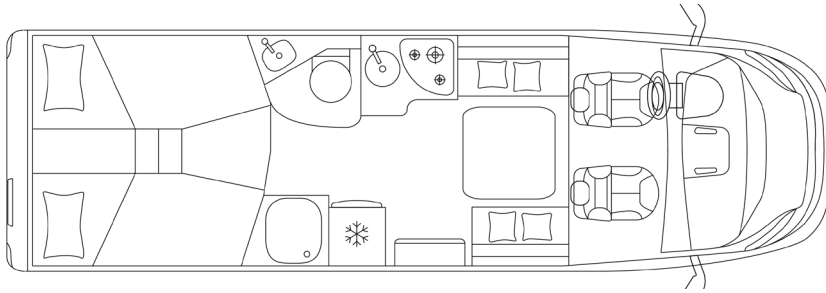

ECOVIP L4009DS

WHAT MAKES ECOVIP UNIQUE?

A demand for aesthetics, luxury in workmanship and state-of-the-art technology come together to form the ultimate package.

SELECT A RV MEGA UPGRADE:

1 TELEVISION PACK

Kiwi Sat Lite Fully Automatic
Satellite Dish
RSE Smart TV

2 SOLARE PACK

2 x Lithium Batteries
2 x 150 Solar Panels
MPPT Controller

3 CAFFE PACK

2 x Lithium Batteries
2000w Inverter
Coffee Machine

DIMENSIONS & WEIGHTS

External length	740 cm
External width	225 cm
External height	296 cm
Internal width	212 cm
Internal height	205 cm
Wheelbase	4,035 mm

CHASSIS & ENGINE

Fiat Ducato 35 Light Chasis
9 speed Ducato Euro 6 transmission
Maximum Power: 103kW (140PS)
Engine displacement: 2.184cc
ESP + ASR + ABS
Extra wide navigation door

BATHROOM

Separate fully enclosed shower
Separate modern bathroom
Cassette toilet with electric flush

HEATING/COOLING

Truma 6E gas heating with RC air conditioning system
Heating system with warm air system 6kw

SLEEPING & LIVING

Berth / seatbelts	4
Beds	2 + 2
Right side / Left side rear bed (L x W)	202 x 82 cm / 206 x 82 cm
Dinette bed	183 x 80 cm
Drop-down bed	186 x 139cm

AMENITIES

Thule 4m Awning
Leather sports steering wheel
Airconditioning in cabin
Alloy wheels with Laika logo
Reversing camera
Outside gas socket
Large exterior storage area
Cruise Control
Satelite Navigation

INSTALLATION & PLUMBING

Thetford Refrigerator	153 L
Maximum fresh water tank capacity	100 + 20 L
Maximum waste water tank capacity	100 L
Thetford Oven and Stove	3 burner

* Specs may vary, confirm before purchase